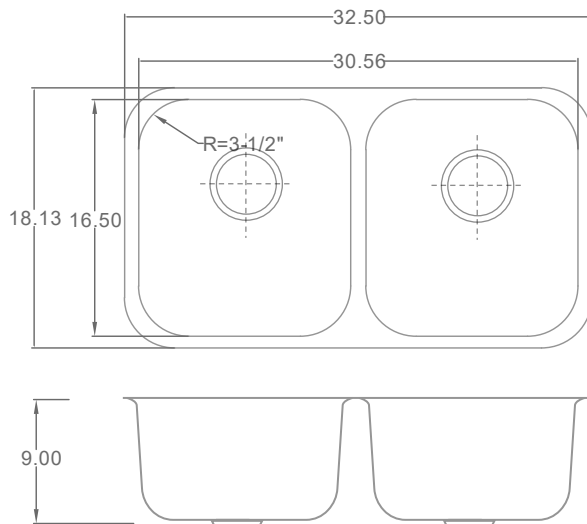

Double Bowl Undermount Sink

Model: SSL-3218

Desc: Under-mount Double Bowl Sink 50/50

Size: 32.5" x 18.13"

Bowl Size: 14.125" x 16.5"

Bowl Depth: 9"

Material: SS304 stainless steel

Material Thickness: 18ga

Finish: Brushed surface treatment

Strainer: 3.5" Included

Under coated & sound pads

Limited Lifetime Warranty

Disclaimer: Nerval makes every effort to provide accurate specification data. However, specification may change without notice. Please visit nerval website to see NERVAL'S TERMS AND CONDITIONS.